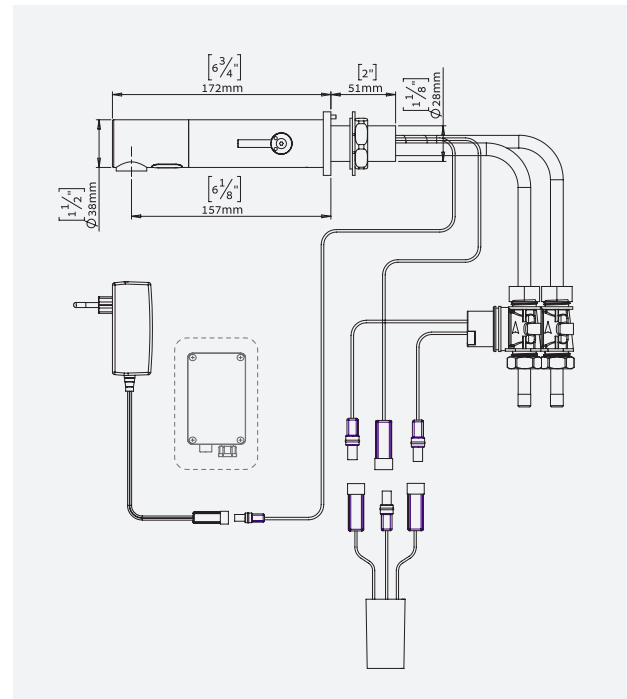

TUBULAR 1000

TOUCH-FREE ELECTRONIC WALL-MOUNTED FAUCET

SPECIFICATIONS

Touch-free wall-mounted electronic faucet. Activated by an infrared sensor. With mixer for water temperature adjustment for hot and cold water. Powered by 9V battery or a 9V transformer. Chrome plated body, other finishes available. Adjustable setting by remote control: sensor range, security time, delay in, delay out, on-off and reset to factory settings.

PRODUCT AT A GLANCE

Installation	Concealed wall-mounted
Power Supply	• 9V external battery box • 9V transformer
Operating pressure	0.5-8.0 bar / 7.0-116.0 PSI
Water supply	Hot and cold water
Water flow	6 LPM / 1.58 GPM - SSR PCA stream
Water Saving Options	4 LPM / 1 GPM ; 3 LPM / 0.8 GPM 1.89 LPM / 0.5 GPM ; 1.3 LPM 0.35 GPM - PCA spray
Water temperature	70°C Maximum
Security Time	90 seconds. Adjustable by remote control

FLOW RATE vs PRESSURE

This graph applies to 0.5 GPM option only.

ORDERING INFORMATION

OPTIONS

MODEL	CODE	POWER	ADDITIONAL FEATURES	OPTION	CODE
TUBULAR 1000 B	350800	9V battery	With mixer for water temperature adjustment	Remote control	07100005
TUBULAR 1000 E	350850	9V transformer		Matching battery-powered soap dispenser	350920
				Matching transformer-powered soap dispenser combination	350925
				Lead free versions	Upon request

ADVANTAGES

LEED RATING

OPTIONAL HYGIENE FLUSH

SOAP AND WATER

GERM FREE

ADJUSTABLE SETTINGS

EASY TO INSTALL

ADA DESIGNED