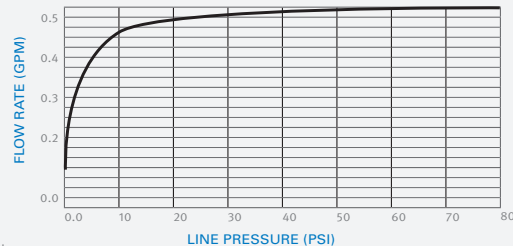

PRODUCT AT A GLANCE

Installation	Concealed wall-mounted
Power Supply	• 9V external battery box • 9V transformer
Operating pressure	0.5-8.0 bar / 7.0-116.0 PSI
Water supply	Hot and cold water
Water flow	6 LPM / 1.58 GPM - SSR PCA stream
Water Saving Options	4 LPM / 1 GPM ; 3 LPM / 0.8 GPM 1.89 LPM / 0.5 GPM ; 1.3 LPM 0.35 GPM - PCA spray
Water temperature	70°C Maximum
Security Time	90 seconds. Adjustable by remote control

FLOW RATE vs PRESSURE

This graph applies to 0.5 GPM option only.

ORDERING INFORMATION

OPTIONS

MODEL	CODE	POWER	ADDITIONAL FEATURES	OPTION	CODE
TUBULAR 1000 B	350800	9V battery	With mixer for water temperature adjustment	Remote control	07100005
TUBULAR 1000 E	350850	9V transformer		Matching battery-powered soap dispenser	350920
				Matching transformer-powered soap dispenser combination	350925
				Lead free versions	Upon request