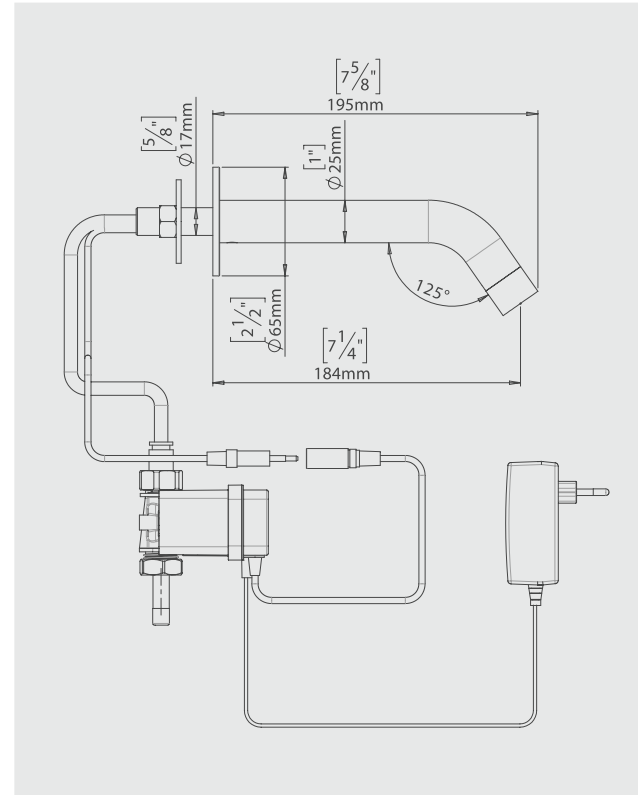

EXTREME CS AISI316 TOUCH-FREE WALL MOUNTED FAUCET

SPECIFICATIONS

Touch-free wall-mounted electronic faucet. For cold or premixed water. AISI316 body. Activated by concealed sensor built into the spout. Filter included. Sensor includes a low battery indicator. Adjustable settings by remote control: sensor range, security time, delay in, delay out, on-off and reset to factory settings.

PRODUCT AT A GLANCE

Installation	Duct Concealed
Power Supply Options	<ul style="list-style-type: none"> •IP67 Dual power input box with a 9V battery • 9V Transformer
Operating pressure	0.5 - 8.0 BAR (7 - 116 PSI). With a pressure over 8 bar, use a pressure reducing valve.
Water supply	Cold or premixed water
Water Saving options	4 LPM / 1.0 GPM - PCA spray
Water temperature	70°C Maximum
Security Time	Auto shutoff after 90 seconds. adjustable by remote control

FLOW RATE vs PRESSURE

This graph applies to 0.5 GPM option only.

OPTIONS

OPTION	CODE
Remote Control	07100005
Matching battery-powered soap dispenser	237891
Matching transformer-powered soap dispenser combination	237890

ORDERING INFORMATION

MODEL	CODE	POWER
Extreme CS AISI316 E	237800 - 316	9V Transformer
Extreme CS AISI316 B	237801 - 316	IP67 Dual power input box with a 9V battery

ADVANTAGES

LEED RATING

OPTIONAL HYGIENE FLUSH