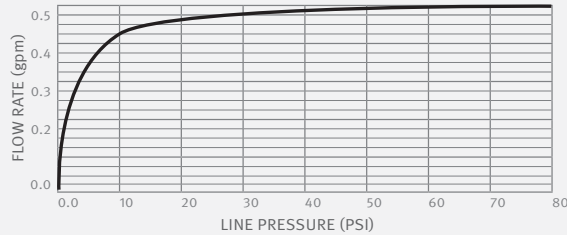

FLOW RATE vs PRESSURE

This graph applies to 0.5 GPM option only.

OPTIONS

OPTION	CODE
Remote Control	07100005
Matching battery-powered soap dispenser	237891
Matching transformer-powered soap dispenser combination	237890