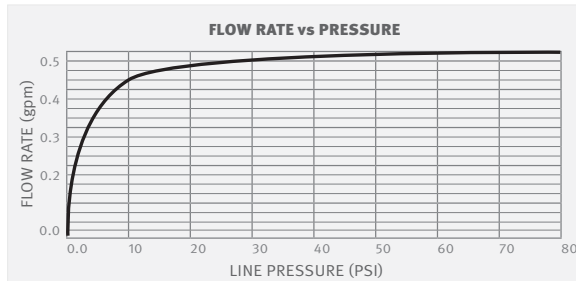

OPERATION

Touch-free electronic faucet. The faucet is automatically activated when users place their hands in the sensor range and stops when the users remove their hands.

PRODUCT AT A GLANCE

Installation	Duct Concealed
Power Supply Options	<ul style="list-style-type: none"> • IP67 Dual power input box with a 9V battery • 9V Transformer
Operating pressure	0.5 - 8.0 BAR (7 - 116 PSI). With a pressure over 8 bar, use a pressure reducing valve.
Water supply	Cold or premixed water
Water Saving options	0.5 GPM / 1.89 LPM - PCA SPRAY 1.0 GPM / 4 LPM - PCA SPRAY
Water temperature	70°C Maximum
Security Time	Auto shutoff after 90 seconds. adjustable by remote control