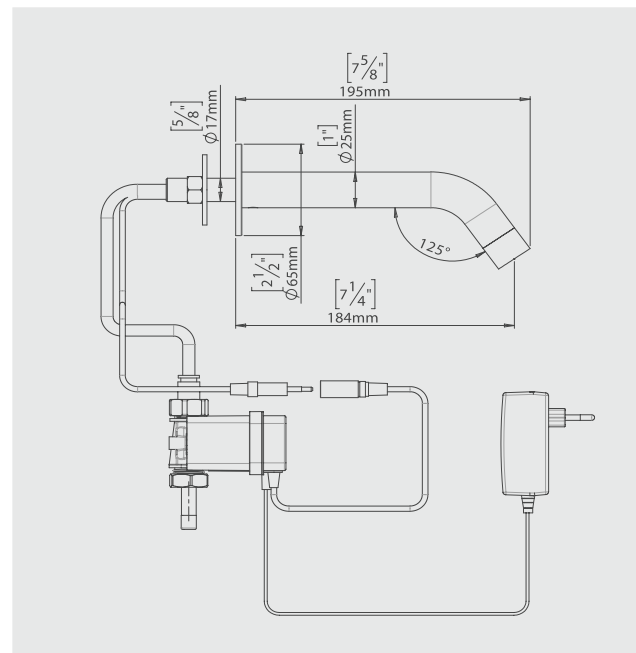

EXTREME CS WM TOUCH-FREE WALL MOUNTED FAUCET

SPECIFICATIONS

Touch-free wall-mounted electronic faucet. For cold or premixed water. Chrome plated body, other finishes available. Activated by concealed sensor built into the spout. Filter included. Sensor includes a low battery indicator. Adjustable settings by remote control: sensor range, security time, delay in, delay out, on-off and reset to factory settings.

OPERATION

Touch-free electronic faucet. The faucet is automatically activated when users place their hands in the sensor range and stops when the users remove their hands.

PRODUCT AT A GLANCE

Installation	Duct Concealed
Power Supply Options	<ul style="list-style-type: none"> • IP67 Dual power input box with a 9V battery • 9V Transformer
Operating pressure	0.5 - 8.0 BAR (7 - 116 PSI). With a pressure over 8 bar, use a pressure reducing valve.
Water supply	Cold or premixed water
Water Saving options	0.5 GPM / 1.89 LPM - PCA SPRAY 1.0 GPM / 4 LPM - PCA SPRAY
Water temperature	70°C Maximum
Security Time	Auto shutoff after 90 seconds. adjustable by remote control

This graph applies to 0.5 GPM option only.

OPTIONS

OPTION	CODE
Remote Control	07100005
Matching battery-powered soap dispenser	237891
Matching transformer-powered soap dispenser combination	237890

ORDERING INFORMATION

MODEL	CODE	POWER
Extreme CS WM E	237800	IP67 Dual power input box with a 9V battery
Extreme CS WM B	237801	9V battery

ADVANTAGES

LEED RATING

SOAP AND WATER

GERM FREE

ADJUSTABLE SETTINGS

LEAD FREE

EASY TO INSTALL