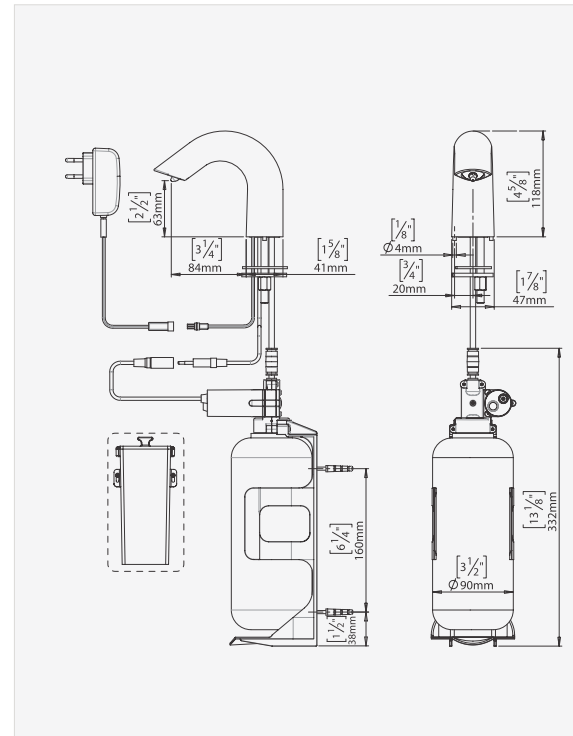

APPLICATION

Closing automatically without dripping, the Classic touch free soap dispenser helps to ensure that the bathroom will stay organized and neat. Combined with Classic touch free electronic faucet, it creates a germ free and automated environment.

PRODUCT AT A GLANCE

Installation	Lavatory mounted. Regular installation with the bottle below the lavatory or remote installation with bottle support kit to be secured to the wall.
Power Supply Options	- Battery Box for 6D batteries. 12V Transformer
Soap	1 Liter soap bottle. This soap dispenser includes a peristaltic pump that allows to be used with non-proprietary soap for maximum savings.
Soap Dosage	Factory setting of 1.2 to 1.6 cc depending on the selected soap. The soap quantity can be changed using the soap dispenser remote control.
Refill	Easy to use refill button in order the soap will start to come out of the soap dispenser spout. This function can also be performed with the remote control.

ORDERING INFORMATION

MODEL	POWER	CODE
Classic Soap Dispenser E	12V transformer	292410
Classic Soap Dispenser B	Battery Box for 6D batteries	292400
Classic Soap Dispenser E 6-pack	12V transformer	292411
Classic Soap Dispenser B 6-pack	Battery Box for 6D batteries	292401
Classic Soap Dispenser 1.6 E	12V transformer	292416

OPTIONS

OPTION	CODE
6L Tank Kit (for individual soap dispenser)	07220097
Remote control for adjusting settings	07100008

MAXIMUM SAVINGS

GERM FREE

PRECISE AMOUNT

CHANGE SETTINGS

SOAP AND WATER

CLOGGING FREE

EASY TO INSTALL

777 Passaic Avenue
Clifton NJ, 07012
USA: sternusa@sternfaucets.com
International: info@sternfaucets.com
Toll Free: 1-800-4364410
www.sternfaucets.com